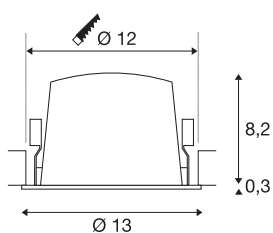

NUMINOS® L

Recessed ceiling light, 4000 K, 40°, IP20, round, white

The NUMINOS light system from SLV skilfully combines function, design and technology. With various downlights and spotlights, you provide a thousand lighting design options. Like with the NUMINOS® DL L recessed ceiling light, which impresses with its high-quality workmanship and light. Ideal for discreet, modern and space-saving lighting that draws the focus to objects or the room. The recessed ceiling light convinces with a power consumption of 17 watts, luminous flux of 2700 lumens, colour temperature of 4000 Kelvin and a colour reproduction index of 90. Installation is then done in no time at all. When do you choose NUMINOS® from SLV?

TECHNICAL DATA

Item no.	1009805
Number of different light outlets	1
IP Code	IP20
Assembly	Recessed
Assembly details	Ceiling
Secondary power / voltage	500 mA
Safety class	III
Wattage	17 W
Minimum ambient temperature	-20 °C
Maximum ambient temperature	40 °C
Lumen	2700 lm
Colour temperature	4000 Kelvin
Beam angle	40 °
Color	white
CRI	90
UGR ≤	22
Service life	50000 h
Risk Group	1
Height	8.5 cm
Diameter	13 cm
Net weight	0.44 kg
Gross weight	0.59 kg

Shape of cut-out	round
Installation depth	8.5 cm
Installation diameter	12 cm
BIG WHITE Page	31