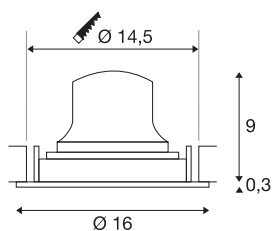

## NUMINOS® MOVE L

Recessed ceiling light, 2700 K, 20°, IP20, round, black / white

NUMINOS is the perfectly coordinated light system from SLV that combines function, design and technology. With a variety of downlights and spotlights, you provide a thousand lighting design options. Like with the NUMINOS® MOVE DL L recessed ceiling light, which impresses with its high-quality workmanship and light. Ideal for discreet, modern and space-saving lighting that draws the focus to objects or the room. The recessed ceiling light can convince with a power consumption of 17 watts, luminous flux of 2400 lumens, colour temperature of 2700 Kelvin and a high colour reproduction index of over 90. Installation is then done in no time at all. When to choose NUMINOS from SLV – modular diversity awaits you.

## TECHNICAL DATA

Item no.	1009811
Number of different light outlets	1
Rotating or tilting	rotary bar and tiltable
IP Code	IP20
Assembly	Recessed
Assembly details	Ceiling
Secondary power / voltage	500 mA
Safety class	III
Wattage	17 W
Minimum ambient temperature	-20 °C
Maximum ambient temperature	40 °C
Lumen	2400 lm
Colour temperature	2700 Kelvin
Beam angle	20 °
Color	black/white
CRI	90
UGR ≤	19
Service life	50000 h
Risk Group	1
Height	9.3 cm
Diameter	16 cm
Net weight	0.51 kg

Gross weight	0.66 kg
Shape of cut-out	round
Installation depth	10.5 cm
Installation diameter	14.5 cm