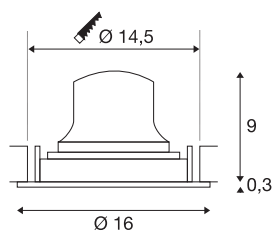

NUMINOS® MOVE L

Recessed ceiling light, 2700 K, 55°, IP20, round, black / white

The NUMINOS light system from SLV combines technology, design and functionality like no other. This way, you can experience a thousand lighting design possibilities with a variety of downlights and spotlights. Like with the NUMINOS® MOVE DL L recessed ceiling light, which impresses with its high-quality workmanship and light. In this way, you can create unobtrusive, modern and space-saving lighting that draws the focus to objects or the room. The recessed ceiling light has a power consumption of 17 watts, a luminous flux of 2400 lumens, a colour temperature of 2700 Kelvin and a good colour reproduction index of over 90. This means that easy installation is a mere formality. When will you choose SLV's modular variety?

TECHNICAL DATA

Item no.	1009817
Number of different light outlets	1
Rotating or tilting	rotary bar and tiltable
IP Code	IP20
Assembly	Recessed
Assembly details	Ceiling
Secondary power / voltage	500 mA
Safety class	III
Wattage	17 W
Minimum ambient temperature	-20 °C
Maximum ambient temperature	40 °C
Lumen	2400 lm
Colour temperature	2700 Kelvin
Beam angle	55 °
Color	black/white
CRI	90
UGR ≤	22
Service life	50000 h
Risk Group	1
Height	9.3 cm
Diameter	16 cm
Net weight	0.51 kg

Gross weight	0.66 kg
Shape of cut-out	round
Installation depth	10.5 cm
Installation diameter	14.5 cm