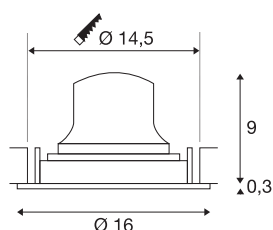

## NUMINOS® MOVE L

Recessed ceiling light, 2700 K, 55°, IP20, round, white

NUMINOS is the optimally coordinated light system from SLV that combines function, design and technology. This way, you can experience a thousand lighting design possibilities with different downlights and spotlights. This also includes NUMINOS® MOVE DL L, which impresses as a recessed ceiling light with the best workmanship and lighting quality. Ideal for discreet, modern and space-saving lighting that draws the focus to objects or the room. The recessed ceiling light convinces with a power consumption of 17 watts, luminous flux of 2400 lumens, colour temperature of 2700 Kelvin and a colour reproduction index of 90. Installation is then done in no time at all. When will you choose SLV's modular variety?

## TECHNICAL DATA

Item no.	1009826
Number of different light outlets	1
Rotating or tilting	rotary bar and tiltable
IP Code	IP20
Assembly	Recessed
Assembly details	Ceiling
Secondary power / voltage	500 mA
Safety class	III
Wattage	17 W
Minimum ambient temperature	-20 °C
Maximum ambient temperature	40 °C
Lumen	2400 lm
Colour temperature	2700 Kelvin
Beam angle	55 °
Color	white
CRI	90
UGR ≤	22
Service life	50000 h
Risk Group	1
Height	9.3 cm
Diameter	16 cm
Net weight	0.51 kg

Gross weight	0.66 kg
Shape of cut-out	round
Installation depth	10.5 cm
Installation diameter	14.5 cm
BIG WHITE Page	41