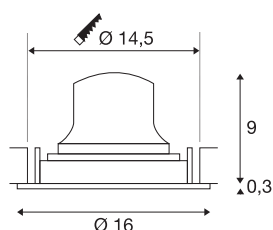

NUMINOS® MOVE L

Recessed ceiling light, 3000 K, 20°, IP20, round, black

The NUMINOS light system from SLV skilfully combines function, design and technology. This way, you can experience a thousand lighting design possibilities with different downlights and spotlights. This also includes NUMINOS® MOVE DL L, which impresses as a recessed ceiling light with the best workmanship and lighting quality. In this way, you can create unobtrusive, modern and space-saving lighting that draws the focus to objects or the room. The recessed ceiling light convinces with a power consumption of 17 watts, luminous flux of 2500 lumens, colour temperature of 3000 Kelvin and a colour reproduction index of 90. Installation is then done in no time at all. When will you choose SLV's modular variety?

TECHNICAL DATA

Item no.	1009828
Number of different light outlets	1
Rotating or tilting	rotary bar and tiltable
IP Code	IP20
Assembly	Recessed
Assembly details	Ceiling
Secondary power / voltage	500 mA
Safety class	III
Wattage	17 W
Minimum ambient temperature	-20 °C
Maximum ambient temperature	40 °C
Lumen	2500 lm
Colour temperature	3000 Kelvin
Beam angle	20 °
Color	black
CRI	90
UGR ≤	19
Service life	50000 h
Risk Group	1
Height	9.3 cm
Diameter	16 cm
Net weight	0.51 kg

Gross weight	0.66 kg
Shape of cut-out	round
Installation depth	10.5 cm
Installation diameter	14.5 cm
BIG WHITE Page	41