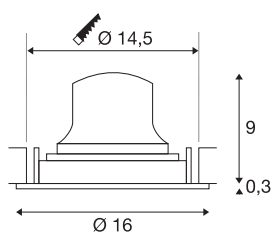

NUMINOS® MOVE L

Recessed ceiling light, 3000 K, 55°, IP20, round, black

The NUMINOS light system from SLV combines technology, design and functionality like no other. With various downlights and spotlights, you provide a thousand lighting design options. Like with the NUMINOS® MOVE DL L recessed ceiling light, which impresses with its high-quality workmanship and light. Ideal for discreet, modern and space-saving lighting that draws the focus to objects or the room. The recessed ceiling light can convince with a power consumption of 17 watts, luminous flux of 2500 lumens, colour temperature of 3000 Kelvin and a high colour reproduction index of over 90. Installation is then done in no time at all. When do you choose NUMINOS ® from SLV?

TECHNICAL DATA

Item no.	1009834
Number of different light outlets	1
Rotating or tilting	rotary bar and tiltable
IP Code	IP20
Assembly	Recessed
Assembly details	Ceiling
Secondary power / voltage	500 mA
Safety class	III
Wattage	17 W
Minimum ambient temperature	-20 °C
Maximum ambient temperature	40 °C
Lumen	2500 lm
Colour temperature	3000 Kelvin
Beam angle	55 °
Color	black
CRI	90
UGR ≤	22
Service life	50000 h
Risk Group	1
Height	9.3 cm
Diameter	16 cm
Net weight	0.51 kg

Gross weight	0.66 kg
Shape of cut-out	round
Installation depth	10.5 cm
Installation diameter	14.5 cm
BIG WHITE Page	41