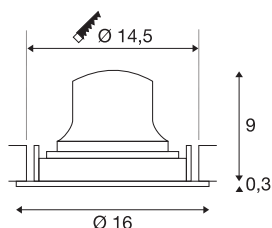

NUMINOS® MOVE L

Recessed ceiling light, 3000 K, 20°, IP20, round, white

NUMINOS is the perfectly coordinated light system from SLV that combines function, design and technology. This way, you can experience a thousand lighting design possibilities with a variety of downlights and spotlights. This also includes NUMINOS® MOVE DL L, which impresses as a recessed ceiling light with the best workmanship and lighting quality. In this way, you can create discreet, modern and space-saving lighting that draws the focus to objects or the room. The recessed ceiling light has a power consumption of 17 watts, a luminous flux of 2500 lumens, a colour temperature of 3000 Kelvin and a good colour reproduction index of over 90. Installation is then done in no time at all. When to choose NUMINOS from SLV – modular diversity awaits you.

TECHNICAL DATA

Item no.	1009838
Number of different light outlets	1
Rotating or tilting	rotary bar and tiltable
IP Code	IP20
Assembly	Recessed
Assembly details	Ceiling
Secondary power / voltage	500 mA
Safety class	III
Wattage	17 W
Minimum ambient temperature	-20 °C
Maximum ambient temperature	40 °C
Lumen	2500 lm
Colour temperature	3000 Kelvin
Beam angle	20 °
Color	white
CRI	90
UGR ≤	19
Service life	50000 h
Risk Group	1
Height	9.3 cm
Diameter	16 cm
Net weight	0.51 kg

Gross weight	0.66 kg
Shape of cut-out	round
Installation depth	10.5 cm
Installation diameter	14.5 cm
BIG WHITE Page	41