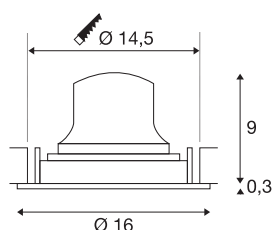

## NUMINOS® MOVE L

Recessed ceiling light, 4000 K, 20°, IP20, round, black

NUMINOS is the optimally coordinated light system from SLV that combines function, design and technology. With various downlights and spotlights, you can experience a thousand lighting design possibilities. Like with the NUMINOS® MOVE DL L recessed ceiling light, which impresses with its high-quality workmanship and light. In this way, you can create discreet, modern and space-saving lighting that draws the focus to objects or the room. The recessed ceiling light can convince with a power consumption of 17 watts, luminous flux of 2700 lumens, colour temperature of 4000 Kelvin and a high colour reproduction index of over 90. Installation is then done in no time at all. When will you choose SLV's modular variety?

## TECHNICAL DATA

Item no.	1009846
Number of different light outlets	1
Rotating or tilting	rotary bar and tiltable
IP Code	IP20
Assembly	Recessed
Assembly details	Ceiling
Secondary power / voltage	500 mA
Safety class	III
Wattage	17 W
Minimum ambient temperature	-20 °C
Maximum ambient temperature	40 °C
Lumen	2700 lm
Colour temperature	4000 Kelvin
Beam angle	20 °
Color	black
CRI	90
UGR ≤	19
Service life	50000 h
Risk Group	1
Height	9.3 cm
Diameter	16 cm
Net weight	0.51 kg

Gross weight	0.66 kg
Shape of cut-out	round
Installation depth	10.5 cm
Installation diameter	14.5 cm
BIG WHITE Page	41