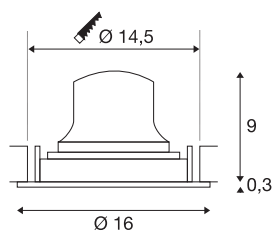

NUMINOS® MOVE L

Recessed ceiling light, 4000 K, 40°, IP20, round, black / white

The NUMINOS light system from SLV skilfully combines function, design and technology. With a variety of down-lights and spotlights, you provide a thousand lighting design options. This also includes NUMINOS® MOVE DL L, which impresses as a recessed ceiling light with the best workmanship and lighting quality. In this way, you can create unobtrusive, modern and space-saving lighting that draws the focus to objects or the room. The recessed ceiling light has a power consumption of 17 watts, a luminous flux of 2700 lumens, a colour temperature of 4000 Kelvin and a good colour reproduction index of over 90. Installation is then done in no time at all. When to choose NUMINOS from SLV – modular diversity awaits you.

TECHNICAL DATA

Item no.	1009850
Number of different light outlets	1
Rotating or tilting	rotary bar and tiltable
IP Code	IP20
Assembly	Recessed
Assembly details	Ceiling
Secondary power / voltage	500 mA
Safety class	III
Wattage	17 W
Minimum ambient temperature	-20 °C
Maximum ambient temperature	40 °C
Lumen	2700 lm
Colour temperature	4000 Kelvin
Beam angle	40 °
Color	black/white
CRI	90
UGR ≤	22
Service life	50000 h
Risk Group	1
Height	9.3 cm
Diameter	16 cm
Net weight	0.51 kg

Gross weight	0.66 kg
Shape of cut-out	round
Installation depth	10.5 cm
Installation diameter	14.5 cm