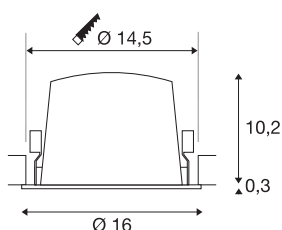

## NUMINOS® XL

**Recessed ceiling light, 4000 K, 20°, IP20, round, black**

The NUMINOS light system from SLV skilfully combines function, design and technology. With various downlights and spotlights, you provide a thousand lighting design options. Also with the NUMINOS® DL XL recessed ceiling light, which convinces with the best workmanship and lighting quality. Ideal for discreet, modern and space-saving lighting that draws the focus to objects or the room. The recessed ceiling light convinces with a power consumption of 24 watts, luminous flux of 3800 lumens, colour temperature of 4000 Kelvin and a colour reproduction index of 90. Installation is then done in no time at all. When will you choose SLV's modular variety?

## TECHNICAL DATA

Item no.	1009954
Number of different light outlets	1
IP Code	IP20
Assembly	Recessed
Assembly details	Ceiling
Secondary power / voltage	700 mA
Safety class	III
Wattage	24 W
Minimum ambient temperature	-20 °C
Maximum ambient temperature	40 °C
Lumen	3800 lm
Colour temperature	4000 Kelvin
Beam angle	20 °
Color	black
CRI	90
UGR ≤	19
Service life	50000 h
Risk Group	1
Height	10.5 cm
Diameter	16 cm
Net weight	0.704 kg
Gross weight	0.8 kg

Shape of cut-out	round
Installation depth	10.5 cm
Installation diameter	14.5 cm
BIG WHITE Page	33