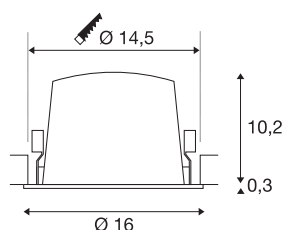

NUMINOS® XL

Recessed ceiling light, 4000 K, 55°, IP20, round, black

The NUMINOS light system from SLV combines technology, design and functionality like no other. With different downlights and spotlights, you provide a thousand lighting design possibilities. This also includes NUMINOS® DL XL, which impresses as a recessed ceiling light with the best workmanship and lighting quality. Ideal for discreet, modern and space-saving lighting that directs the accent to objects or the room. The recessed ceiling light can convince with a power consumption of 24 watts, luminous flux of 3800 lumens, colour temperature of 4000 Kelvin and a high colour reproduction index of over 90. Installation is then done in no time at all. When do you choose NUMINOS® from SLV?

TECHNICAL DATA

Item no.	1009960
Number of different light outlets	1
IP Code	IP20
Assembly	Recessed
Assembly details	Ceiling
Secondary power / voltage	700 mA
Safety class	III
Wattage	24 W
Minimum ambient temperature	-20 °C
Maximum ambient temperature	40 °C
Lumen	3800 lm
Colour temperature	4000 Kelvin
Beam angle	55 °
Color	black
CRI	90
UGR ≤	22
Service life	50000 h
Risk Group	1
Height	10.5 cm
Diameter	16 cm
Net weight	0.704 kg
Gross weight	0.8 kg

Shape of cut-out	round
Installation depth	10.5 cm
Installation diameter	14.5 cm
BIG WHITE Page	33