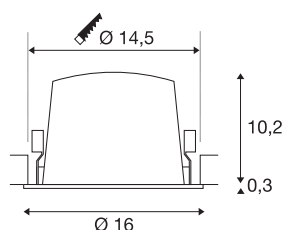

NUMINOS® XL

Recessed ceiling light, 4000 K, 40°, IP20, round, white

The NUMINOS light system from SLV combines technology, design and functionality like no other. With various downlights and spotlights, you provide a thousand lighting design options. Also with the NUMINOS® DL XL recessed ceiling light, which convinces with the best workmanship and lighting quality. Ideal for harmonious, modern and space-saving lighting that directs the accent to objects or the room. The recessed ceiling light can convince with a power consumption of 24 watts, luminous flux of 3800 lumens, colour temperature of 4000 Kelvin and a high colour reproduction index of over 90. This means that easy installation is a mere formality. When will you choose SLV's modular variety?

TECHNICAL DATA

Item no.	1009964
Number of different light outlets	1
IP Code	IP20
Assembly	Recessed
Assembly details	Ceiling
Secondary power / voltage	700 mA
Safety class	III
Wattage	24 W
Minimum ambient temperature	-20 °C
Maximum ambient temperature	40 °C
Lumen	3800 lm
Colour temperature	4000 Kelvin
Beam angle	20 °
Color	white
CRI	90
UGR ≤	19
Service life	50000 h
Risk Group	1
Height	10.5 cm
Diameter	16 cm
Net weight	0.704 kg
Gross weight	0.8 kg

Shape of cut-out	round
Installation depth	10.5 cm
Installation diameter	14.5 cm
BIG WHITE Page	33