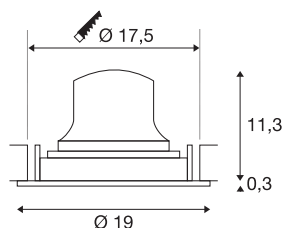

NUMINOS® MOVE XL

Recessed ceiling light, 2700 K, 20°, IP20, round, black

Design, technology and function in perfection: NUMINOS is the light system from SLV that combines everything. With different downlights and spotlights, you can experience a thousand lighting design possibilities. Also with the NUMINOS® MOVE DL XL recessed ceiling light, which convinces with the best workmanship and lighting quality. Ideal for discreet, modern and space-saving lighting that directs the accent to objects or the room. The recessed ceiling light can convince with a power consumption of 24 watts, luminous flux of 3500 lumens, colour temperature of 2700 Kelvin and a high colour reproduction index of over 90. This means that easy installation is a mere formality. When to choose NUMINOS from SLV – modular diversity awaits you.

TECHNICAL DATA

Item no.	1009972
Number of different light outlets	1
Rotating or tilting	rotary bar and tiltable
IP Code	IP20
Assembly	Recessed
Assembly details	Ceiling
Secondary power / voltage	700 mA
Safety class	III
Wattage	24 W
Minimum ambient temperature	-20 °C
Maximum ambient temperature	40 °C
Lumen	3500 lm
Colour temperature	2700 Kelvin
Beam angle	20 °
Color	black
CRI	90
UGR ≤	19
Service life	50000 h
Risk Group	1
Height	11.6 cm
Diameter	19 cm
Net weight	0.63 kg

Gross weight	1 kg
Shape of cut-out	round
Installation depth	13 cm
Installation diameter	17.5 cm
BIG WHITE Page	42