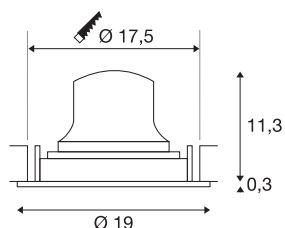

NUMINOS® MOVE XL

Recessed ceiling light, 2700 K, 40°, IP20, round, black / white

Design, technology and function in perfection: NUMINOS is the light system from SLV that combines everything. This way, you can experience a thousand lighting design possibilities with a variety of downlights and spotlights. Also with the NUMINOS® MOVE DL XL recessed ceiling light, which convinces with the best workmanship and lighting quality. Ideal for discreet, modern and space-saving lighting that directs the accent to objects or the room. The recessed ceiling light convinces with a power consumption of 24 watts, luminous flux of 3500 lumens, colour temperature of 2700 Kelvin and a colour reproduction index of 90. Installation is then done in no time at all. When will you choose SLV's modular variety?

TECHNICAL DATA

Item no.	1009976
Number of different light outlets	1
Rotating or tilting	rotary bar and tiltable
IP Code	IP20
Assembly	Recessed
Assembly details	Ceiling
Secondary power / voltage	700 mA
Safety class	III
Wattage	24 W
Minimum ambient temperature	-20 °C
Maximum ambient temperature	40 °C
Lumen	3500 lm
Colour temperature	2700 Kelvin
Beam angle	40 °
Color	black/white
CRI	90
UGR ≤	19
Service life	50000 h
Risk Group	1
Height	11.6 cm
Diameter	19 cm
Net weight	0.63 kg

Gross weight	1 kg
Shape of cut-out	round
Installation depth	13 cm
Installation diameter	17.5 cm