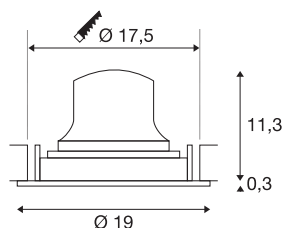

## NUMINOS® MOVE XL

**Recessed ceiling light, 2700 K, 55°, IP20, round, black**

The NUMINOS light system from SLV perfectly combines function, design and technology. This way, you can experience a thousand lighting design possibilities with different downlights and spotlights. This also includes NUMINOS® MOVE DL XL, which impresses as a recessed ceiling light with the best workmanship and lighting quality. Ideal for harmonious, modern and space-saving lighting that directs the accent to objects or the room. The recessed ceiling light can convince with a power consumption of 24 watts, luminous flux of 3500 lumens, colour temperature of 2700 Kelvin and a high colour reproduction index of over 90. This means that easy installation is a mere formality. When to choose NUMINOS from SLV – modular diversity awaits you.

## TECHNICAL DATA

Item no.	1009978
Number of different light outlets	1
Rotating or tilting	rotary bar and tiltable
IP Code	IP20
Assembly	Recessed
Assembly details	Ceiling
Secondary power / voltage	700 mA
Safety class	III
Wattage	24 W
Minimum ambient temperature	-20 °C
Maximum ambient temperature	40 °C
Lumen	3500 lm
Colour temperature	2700 Kelvin
Beam angle	55 °
Color	black
CRI	90
UGR ≤	22
Service life	50000 h
Risk Group	1
Height	11.6 cm
Diameter	19 cm
Net weight	0.63 kg

Gross weight	1 kg
Shape of cut-out	round
Installation depth	13 cm
Installation diameter	17.5 cm
BIG WHITE Page	43