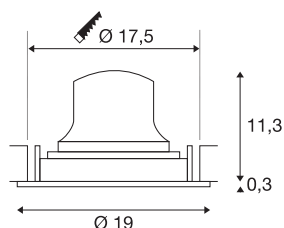

NUMINOS® MOVE XL

Recessed ceiling light, 2700 K, 55°, IP20, round, black / white

NUMINOS is the optimally coordinated light system from SLV that combines function, design and technology. The various downlights and spotlights make a thousand lighting design options possible. This also includes NUMINOS® MOVE DL XL, which impresses as a recessed ceiling light with the best workmanship and lighting quality. Ideal for discreet, modern and space-saving lighting that draws the focus to objects or the room. The recessed ceiling light can convince with a power consumption of 24 watts, luminous flux of 3500 lumens, colour temperature of 2700 Kelvin and a high colour reproduction index of over 90. This means that simple installation is a mere formality. When will you choose SLV's modular variety?

TECHNICAL DATA

Item no.	1009979
Number of different light outlets	1
Rotating or tilting	rotary bar and tiltable
IP Code	IP20
Assembly	Recessed
Assembly details	Ceiling
Secondary power / voltage	700 mA
Safety class	III
Wattage	24 W
Minimum ambient temperature	-20 °C
Maximum ambient temperature	40 °C
Lumen	3500 lm
Colour temperature	2700 Kelvin
Beam angle	55 °
Color	black/white
CRI	90
UGR ≤	22
Service life	50000 h
Risk Group	1
Height	11.6 cm
Diameter	19 cm
Net weight	0.63 kg

Gross weight	1 kg
Shape of cut-out	round
Installation depth	13 cm
Installation diameter	17.5 cm