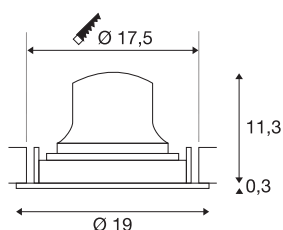

NUMINOS® MOVE XL

Recessed ceiling light, 3000 K, 20°, IP20, round, black / white

Design, technology and function in perfection: NUMINOS is the light system from SLV that combines everything. With different downlights and spotlights, you can experience a thousand lighting design possibilities. Like with the NUMINOS® MOVE DL XL recessed ceiling light, which impresses with its high-quality workmanship and light. In this way, you can create discreet, modern and space-saving lighting that draws the focus to objects or the room. The recessed ceiling light convinces with a power consumption of 24 watts, luminous flux of 3600 lumens, colour temperature of 3000 Kelvin and a colour reproduction index of 90. Installation is then done in no time at all. When to choose NUMINOS from SLV – modular diversity awaits you.

TECHNICAL DATA

Item no.	1009991
Number of different light outlets	1
Rotating or tilting	rotary bar and tiltable
IP Code	IP20
Assembly	Recessed
Assembly details	Ceiling
Secondary power / voltage	700 mA
Safety class	III
Wattage	24 W
Minimum ambient temperature	-20 °C
Maximum ambient temperature	40 °C
Lumen	3600 lm
Colour temperature	3000 Kelvin
Beam angle	20 °
Color	black/white
CRI	90
UGR ≤	19
Service life	50000 h
Risk Group	1
Height	11.6 cm
Diameter	19 cm
Net weight	0.63 kg

Gross weight	1 kg
Shape of cut-out	round
Installation depth	13 cm
Installation diameter	17.5 cm