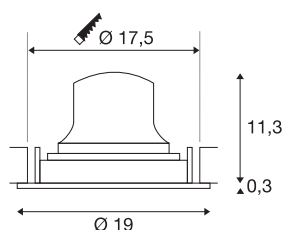

NUMINOS® MOVE XL

Recessed ceiling light, 3000 K, 40°, IP20, round, black

Design, technology and function in perfection: NUMINOS is the light system from SLV that combines everything. This way, you can experience a thousand lighting design possibilities with different downlights and spotlights. This also includes NUMINOS® MOVE DL XL, which impresses as a recessed ceiling light with the best workmanship and lighting quality. Ideal for discreet, modern and space-saving lighting that directs the accent to objects or the room. The recessed ceiling light convinces with a power consumption of 24 watts, luminous flux of 3600 lumens, colour temperature of 3000 Kelvin and a colour reproduction index of 90. Installation is then done in no time at all. When will you choose SLV's modular variety?

TECHNICAL DATA

Item no.	1009993
Number of different light outlets	1
Rotating or tilting	rotary bar and tiltable
IP Code	IP20
Assembly	Recessed
Assembly details	Ceiling
Secondary power / voltage	700 mA
Safety class	III
Wattage	24 W
Minimum ambient temperature	-20 °C
Maximum ambient temperature	40 °C
Lumen	3600 lm
Colour temperature	3000 Kelvin
Beam angle	40 °
Color	black
CRI	90
UGR ≤	19
Service life	50000 h
Risk Group	1
Height	11.6 cm
Diameter	19 cm
Net weight	0.63 kg

Gross weight	1 kg
Shape of cut-out	round
Installation depth	13 cm
Installation diameter	17.5 cm
BIG WHITE Page	43