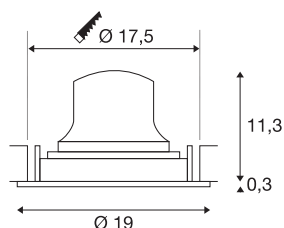

NUMINOS® MOVE XL

Recessed ceiling light, 3000 K, 40°, IP20, round, black / white

Design, technology and function in perfection: NUMINOS is the light system from SLV that combines everything. With a variety of downlights and spotlights, you provide a thousand lighting design options. Also with the NUMINOS® MOVE DL XL recessed ceiling light, which convinces with the best workmanship and lighting quality. Ideal for unobtrusive, modern and space-saving lighting that draws the focus to objects or the room. The recessed ceiling light convinces with a power consumption of 24 watts, luminous flux of 3600 lumens, colour temperature of 3000 Kelvin and a colour reproduction index of 90. This means that easy installation is a mere formality. When to choose NUMINOS from SLV – modular diversity awaits you.

TECHNICAL DATA

Item no.	1009994
Number of different light outlets	1
Rotating or tilting	rotary bar and tiltable
IP Code	IP20
Assembly	Recessed
Assembly details	Ceiling
Secondary power / voltage	700 mA
Safety class	III
Wattage	24 W
Minimum ambient temperature	-20 °C
Maximum ambient temperature	40 °C
Lumen	3600 lm
Colour temperature	3000 Kelvin
Beam angle	40 °
Color	black/white
CRI	90
UGR ≤	19
Service life	50000 h
Risk Group	1
Height	11.6 cm
Diameter	19 cm
Net weight	0.63 kg

Gross weight	1 kg
Shape of cut-out	round
Installation depth	13 cm
Installation diameter	17.5 cm