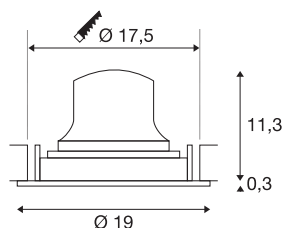

NUMINOS® MOVE XL

Recessed ceiling light, 3000 K, 55°, IP20, round, black

NUMINOS is the optimally coordinated light system from SLV that combines function, design and technology. With various downlights and spotlights, you provide a thousand lighting design options. This also includes NUMINOS® MOVE DL XL, which impresses as a recessed ceiling light with the best workmanship and lighting quality. In this way, you can create unobtrusive, modern and space-saving lighting that draws the focus to objects or the room. The recessed ceiling light has a power consumption of 24 watts, a luminous flux of 3600 lumens, a colour temperature of 3000 Kelvin and a high colour reproduction index of over 90. This means that simple installation is a mere formality. When to choose NUMINOS from SLV – modular diversity awaits you.

TECHNICAL DATA

Item no.	1009996
Number of different light outlets	1
Rotating or tilting	rotary bar and tiltable
IP Code	IP20
Assembly	Recessed
Assembly details	Ceiling
Secondary power / voltage	700 mA
Safety class	III
Wattage	24 W
Minimum ambient temperature	-20 °C
Maximum ambient temperature	40 °C
Lumen	3600 lm
Colour temperature	3000 Kelvin
Beam angle	55 °
Color	black
CRI	90
UGR ≤	22
Service life	50000 h
Risk Group	1
Height	11.6 cm
Diameter	19 cm
Net weight	0.63 kg

Gross weight	1 kg
Shape of cut-out	round
Installation depth	13 cm
Installation diameter	17.5 cm
BIG WHITE Page	43