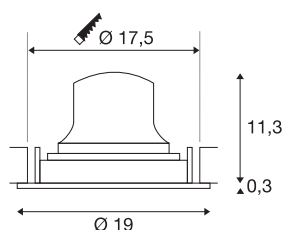

## NUMINOS® MOVE XL

Recessed ceiling light, 3000 K, 40°, IP20, round, white

The NUMINOS light system from SLV skilfully combines function, design and technology. With different downlights and spotlights, you can experience a thousand lighting design possibilities. This also includes NUMINOS® MOVE DL XL, which impresses as a recessed ceiling light with the best workmanship and lighting quality. Ideal for harmonious, modern and space-saving lighting that directs the accent to objects or the room. The recessed ceiling light has a power consumption of 24 watts, a luminous flux of 3600 lumens, a colour temperature of 3000 Kelvin and a high colour reproduction index of over 90. This means that easy installation is a mere formality. When do you choose NUMINOS ® from SLV?

## TECHNICAL DATA

Item no.	1010003
Number of different light outlets	1
Rotating or tilting	rotary bar and tiltable
IP Code	IP20
Assembly	Recessed
Assembly details	Ceiling
Secondary power / voltage	700 mA
Safety class	III
Wattage	24 W
Minimum ambient temperature	-20 °C
Maximum ambient temperature	40 °C
Lumen	3600 lm
Colour temperature	3000 Kelvin
Beam angle	40 °
Color	white
CRI	90
UGR ≤	19
Service life	50000 h
Risk Group	1
Height	11.6 cm
Diameter	19 cm
Net weight	0.63 kg

Gross weight	1 kg
Shape of cut-out	round
Installation depth	13 cm
Installation diameter	17.5 cm
BIG WHITE Page	43