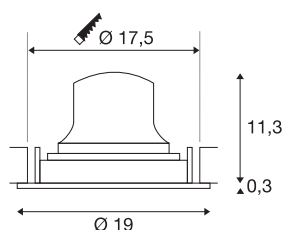

## NUMINOS® MOVE XL

Recessed ceiling light, 3000 K, 55°, IP20, round, white

NUMINOS is the best possible coordinated light system from SLV that combines function, design and technology. The diverse downlights and spotlights make a thousand lighting design options possible. This also includes NUMINOS® MOVE DL XL, which impresses as a recessed ceiling light with the best workmanship and lighting quality. Ideal for discreet, modern and space-saving lighting that draws the focus to objects or the room. The recessed ceiling light can convince with a power consumption of 24 watts, luminous flux of 3600 lumens, colour temperature of 3000 Kelvin and a high colour reproduction index of over 90. Installation is then done in no time at all. When will you choose SLV's modular variety?

## TECHNICAL DATA

Item no.	1010006
Number of different light outlets	1
Rotating or tilting	rotary bar and tiltable
IP Code	IP20
Assembly	Recessed
Assembly details	Ceiling
Secondary power / voltage	700 mA
Safety class	III
Wattage	24 W
Minimum ambient temperature	-20 °C
Maximum ambient temperature	40 °C
Lumen	3600 lm
Colour temperature	3000 Kelvin
Beam angle	55 °
Color	white
CRI	90
UGR ≤	22
Service life	50000 h
Risk Group	1
Height	11.6 cm
Diameter	19 cm
Net weight	0.63 kg

Gross weight	1 kg
Shape of cut-out	round
Installation depth	13 cm
Installation diameter	17.5 cm
BIG WHITE Page	43