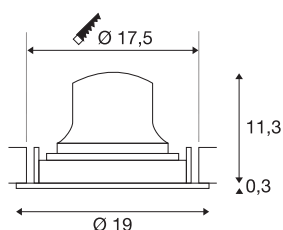

NUMINOS® MOVE XL

Recessed ceiling light, 4000 K, 40°, IP20, round, black / white

Design, technology and function in perfection: NUMINOS is the light system from SLV that combines everything. With a variety of downlights and spotlights, you provide a thousand lighting design options. This also includes NUMINOS® MOVE DL XL, which impresses as a recessed ceiling light with the best workmanship and lighting quality. In this way, you can create unobtrusive, modern and space-saving lighting that draws the focus to objects or the room. The recessed ceiling light convinces with a power consumption of 24 watts, luminous flux of 3800 lumens, colour temperature of 4000 Kelvin and a colour reproduction index of 90. This means that easy installation is a mere formality. When to choose NUMINOS from SLV – modular diversity awaits you.

TECHNICAL DATA

Item no.	1010012
Number of different light outlets	1
Rotating or tilting	rotary bar and tiltable
IP Code	IP20
Assembly	Recessed
Assembly details	Ceiling
Secondary power / voltage	700 mA
Safety class	III
Wattage	24 W
Minimum ambient temperature	-20 °C
Maximum ambient temperature	40 °C
Lumen	3800 lm
Colour temperature	4000 Kelvin
Beam angle	40 °
Color	black/white
CRI	90
UGR ≤	19
Service life	50000 h
Risk Group	1
Height	11.6 cm
Diameter	19 cm
Net weight	0.63 kg

Gross weight	1 kg
Shape of cut-out	round
Installation depth	13 cm
Installation diameter	17.5 cm