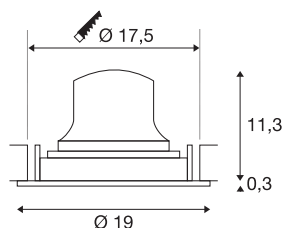

## NUMINOS® MOVE XL

Recessed ceiling light, 4000 K, 55°, IP20, round, black

NUMINOS is the optimally coordinated light system from SLV that combines function, design and technology. This way, you can experience a thousand lighting design possibilities with different downlights and spotlights. Also with the NUMINOS® MOVE DL XL recessed ceiling light, which convinces with the best workmanship and lighting quality. In this way, you can create unobtrusive, modern and space-saving lighting that draws the focus to objects or the room. The recessed ceiling light convinces with a power consumption of 24 watts, luminous flux of 3800 lumens, colour temperature of 4000 Kelvin and a colour reproduction index of 90. Installation is then done in no time at all. When to choose NUMINOS from SLV – modular diversity awaits you.

## TECHNICAL DATA

Item no.	1010014
Number of different light outlets	1
Rotating or tilting	rotary bar and tiltable
IP Code	IP20
Assembly	Recessed
Assembly details	Ceiling
Secondary power / voltage	700 mA
Safety class	III
Wattage	24 W
Minimum ambient temperature	-20 °C
Maximum ambient temperature	40 °C
Lumen	3800 lm
Colour temperature	4000 Kelvin
Beam angle	55 °
Color	black
CRI	90
UGR ≤	22
Service life	50000 h
Risk Group	1
Height	11.6 cm
Diameter	19 cm
Net weight	0.63 kg

Gross weight	1 kg
Shape of cut-out	round
Installation depth	13 cm
Installation diameter	17.5 cm
BIG WHITE Page	43