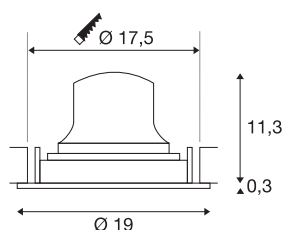

NUMINOS® MOVE XL

Recessed ceiling light, 4000 K, 20°, IP20, round, white

The NUMINOS light system from SLV combines technology, design and functionality like no other. With different downlights and spotlights, you can experience a thousand lighting design possibilities. Also with the NUMINOS® MOVE DL XL recessed ceiling light, which convinces with the best workmanship and lighting quality. Ideal for discreet, modern and space-saving lighting that directs the accent to objects or the room. The recessed ceiling light has a power consumption of 24 watts, a luminous flux of 3800 lumens, a colour temperature of 4000 Kelvin and a high colour reproduction index of over 90. Installation is then done in no time at all. When to choose NUMINOS from SLV – modular diversity awaits you.

TECHNICAL DATA

Item no.	1010018
Number of different light outlets	1
Rotating or tilting	rotary bar and tiltable
IP Code	IP20
Assembly	Recessed
Assembly details	Ceiling
Secondary power / voltage	700 mA
Safety class	III
Wattage	24 W
Minimum ambient temperature	-20 °C
Maximum ambient temperature	40 °C
Lumen	3800 lm
Colour temperature	4000 Kelvin
Beam angle	20 °
Color	white
CRI	90
UGR ≤	19
Service life	50000 h
Risk Group	1
Height	11.6 cm
Diameter	19 cm
Net weight	0.63 kg

Gross weight	1 kg
Shape of cut-out	round
Installation depth	13 cm
Installation diameter	17.5 cm
BIG WHITE Page	43