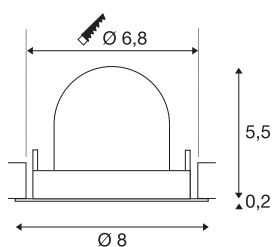

## TECHNICAL DATA

Item no.	1010026
Number of different light outlets	1
Rotating or tilting	rotary bar and tiltable
IP Code	IP20
Assembly	Recessed
Assembly details	Ceiling
Secondary power / voltage	200 mA
Safety class	III
Wattage	6.9 W
Minimum ambient temperature	-20 °C
Maximum ambient temperature	40 °C
Lumen	900 lm
Colour temperature	2700 Kelvin
Beam angle	20 °
Color	black
CRI	90
UGR ≤	19
Service life	50000 h
Risk Group	1
Height	5.7 cm
Diameter	8 cm
Net weight	0.11 kg

Gross weight	0.21 kg
Shape of cut-out	round
Installation depth	8 cm
Installation diameter	6.8 cm
BIG WHITE Page	44