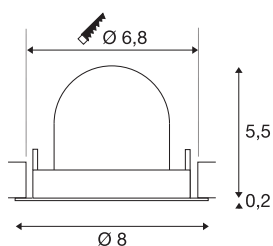

## TECHNICAL DATA

Item no.	1010027
Number of different light outlets	1
Rotating or tilting	rotary bar and tiltable
IP Code	IP20
Assembly	Recessed
Assembly details	Ceiling
Secondary power / voltage	200 mA
Safety class	III
Wattage	6.9 W
Minimum ambient temperature	-20 °C
Maximum ambient temperature	40 °C
Lumen	900 lm
Colour temperature	2700 Kelvin
Beam angle	20 °
Color	black/white
CRI	90
UGR ≤	19
Service life	50000 h
Risk Group	1
Height	5.7 cm
Diameter	8 cm
Net weight	0.11 kg

Gross weight	0.21 kg
Shape of cut-out	round
Installation depth	8 cm
Installation diameter	6.8 cm