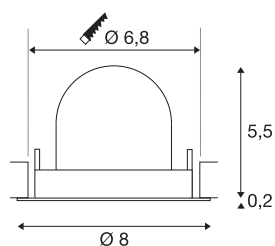

TECHNICAL DATA

Item no.	1010029
Number of different light outlets	1
Rotating or tilting	rotary bar and tiltable
IP Code	IP20
Assembly	Recessed
Assembly details	Ceiling
Secondary power / voltage	200 mA
Safety class	III
Wattage	6.9 W
Minimum ambient temperature	-20 °C
Maximum ambient temperature	40 °C
Lumen	900 lm
Colour temperature	2700 Kelvin
Beam angle	40 °
Color	black
CRI	90
UGR ≤	22
Service life	50000 h
Risk Group	1
Height	5.7 cm
Diameter	8 cm
Net weight	0.11 kg

Gross weight	0.21 kg
Shape of cut-out	round
Installation depth	8 cm
Installation diameter	6.8 cm
BIG WHITE Page	45