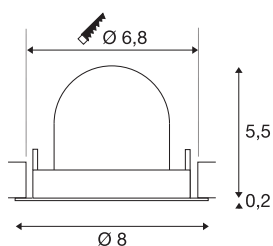

TECHNICAL DATA

Item no.	1010030
Number of different light outlets	1
Rotating or tilting	rotary bar and tiltable
IP Code	IP20
Assembly	Recessed
Assembly details	Ceiling
Secondary power / voltage	200 mA
Safety class	III
Wattage	6.9 W
Minimum ambient temperature	-20 °C
Maximum ambient temperature	40 °C
Lumen	900 lm
Colour temperature	2700 Kelvin
Beam angle	40 °
Color	black/white
CRI	90
UGR ≤	22
Service life	50000 h
Risk Group	1
Height	5.7 cm
Diameter	8 cm
Net weight	0.11 kg

Gross weight	0.21 kg
Shape of cut-out	round
Installation depth	8 cm
Installation diameter	6.8 cm