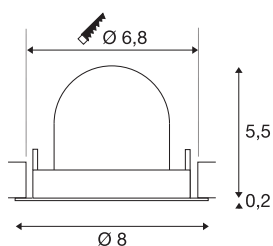

NUMINOS® GIMBLE XS

Recessed ceiling light, 2700 K, 55°, IP20, round, black / white

NUMINOS is the optimally coordinated light system from SLV that combines function, design and technology. With different downlights and spotlights, you can experience a thousand lighting design possibilities. This also includes NUMINOS® GIMBLE XS, which impresses as a recessed ceiling light with the best workmanship and lighting quality. Ideal for harmonious, modern and space-saving lighting that directs the accent to objects or the room. This means that simple installation is a mere formality. When to choose NUMINOS from SLV – modular diversity awaits you.

TECHNICAL DATA

Item no.	1010033
Number of different light outlets	1
Rotating or tilting	rotary bar and tiltable
IP Code	IP20
Assembly	Recessed
Assembly details	Ceiling
Secondary power / voltage	200 mA
Safety class	III
Wattage	6.9 W
Minimum ambient temperature	-20 °C
Maximum ambient temperature	40 °C
Lumen	900 lm
Colour temperature	2700 Kelvin
Beam angle	55 °
Color	black/white
CRI	90
UGR ≤	25
Service life	50000 h
Risk Group	1
Height	5.7 cm
Diameter	8 cm
Net weight	0.11 kg

Gross weight	0.21 kg
Shape of cut-out	round
Installation depth	8 cm
Installation diameter	6.8 cm