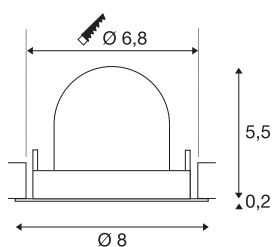

## TECHNICAL DATA

Item no.	1010036
Number of different light outlets	1
Rotating or tilting	rotary bar and tiltable
IP Code	IP20
Assembly	Recessed
Assembly details	Ceiling
Secondary power / voltage	200 mA
Safety class	III
Wattage	6.9 W
Minimum ambient temperature	-20 °C
Maximum ambient temperature	40 °C
Lumen	900 lm
Colour temperature	2700 Kelvin
Beam angle	20 °
Color	white
CRI	90
UGR ≤	19
Service life	50000 h
Risk Group	1
Height	5.7 cm
Diameter	8 cm
Net weight	0.11 kg

Gross weight	0.21 kg
Shape of cut-out	round
Installation depth	8 cm
Installation diameter	6.8 cm
BIG WHITE Page	45