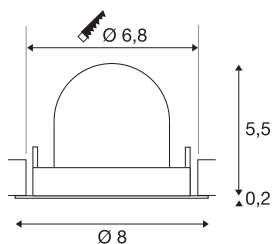

## TECHNICAL DATA

Item no.	1010042
Number of different light outlets	1
Rotating or tilting	rotary bar and tiltable
IP Code	IP20
Assembly	Recessed
Assembly details	Ceiling
Secondary power / voltage	200 mA
Safety class	III
Wattage	6.9 W
Minimum ambient temperature	-20 °C
Maximum ambient temperature	40 °C
Lumen	900 lm
Colour temperature	2700 Kelvin
Beam angle	55 °
Color	white
CRI	90
UGR ≤	25
Service life	50000 h
Risk Group	1
Height	5.7 cm
Diameter	8 cm
Net weight	0.11 kg

Gross weight	0.21 kg
Shape of cut-out	round
Installation depth	8 cm
Installation diameter	6.8 cm
BIG WHITE Page	45