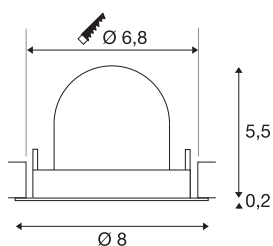

TECHNICAL DATA

Item no.	1010044
Number of different light outlets	1
Rotating or tilting	rotary bar and tiltable
IP Code	IP20
Assembly	Recessed
Assembly details	Ceiling
Secondary power / voltage	200 mA
Safety class	III
Wattage	6.9 W
Minimum ambient temperature	-20 °C
Maximum ambient temperature	40 °C
Lumen	950 lm
Colour temperature	3000 Kelvin
Beam angle	20 °
Color	black
CRI	90
UGR ≤	19
Service life	50000 h
Risk Group	1
Height	5.7 cm
Diameter	8 cm
Net weight	0.11 kg

Gross weight	0.21 kg
Shape of cut-out	round
Installation depth	8 cm
Installation diameter	6.8 cm
BIG WHITE Page	45