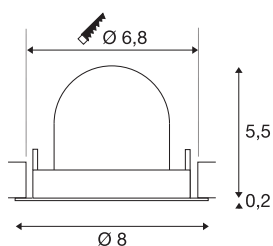

TECHNICAL DATA

Item no.	1010045
Number of different light outlets	1
Rotating or tilting	rotary bar and tiltable
IP Code	IP20
Assembly	Recessed
Assembly details	Ceiling
Secondary power / voltage	200 mA
Safety class	III
Wattage	6.9 W
Minimum ambient temperature	-20 °C
Maximum ambient temperature	40 °C
Lumen	950 lm
Colour temperature	3000 Kelvin
Beam angle	20 °
Color	black/white
CRI	90
UGR ≤	19
Service life	50000 h
Risk Group	1
Height	5.7 cm
Diameter	8 cm
Net weight	0.11 kg

Gross weight	0.21 kg
Shape of cut-out	round
Installation depth	8 cm
Installation diameter	6.8 cm