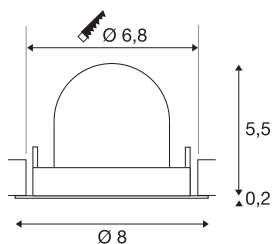

TECHNICAL DATA

Item no.	1010047
Number of different light outlets	1
Rotating or tilting	rotary bar and tiltable
IP Code	IP20
Assembly	Recessed
Assembly details	Ceiling
Secondary power / voltage	200 mA
Safety class	III
Wattage	6.9 W
Minimum ambient temperature	-20 °C
Maximum ambient temperature	40 °C
Lumen	950 lm
Colour temperature	3000 Kelvin
Beam angle	40 °
Color	black
CRI	90
UGR ≤	22
Service life	50000 h
Risk Group	1
Height	5.7 cm
Diameter	8 cm
Net weight	0.11 kg

Gross weight	0.21 kg
Shape of cut-out	round
Installation depth	8 cm
Installation diameter	6.8 cm
BIG WHITE Page	45