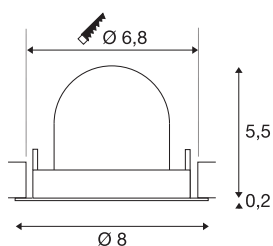

## TECHNICAL DATA

Item no.	1010048
Number of different light outlets	1
Rotating or tilting	rotary bar and tiltable
IP Code	IP20
Assembly	Recessed
Assembly details	Ceiling
Secondary power / voltage	200 mA
Safety class	III
Wattage	6.9 W
Minimum ambient temperature	-20 °C
Maximum ambient temperature	40 °C
Lumen	950 lm
Colour temperature	3000 Kelvin
Beam angle	40 °
Color	black/white
CRI	90
UGR ≤	22
Service life	50000 h
Risk Group	1
Height	5.7 cm
Diameter	8 cm
Net weight	0.11 kg

Gross weight	0.21 kg
Shape of cut-out	round
Installation depth	8 cm
Installation diameter	6.8 cm