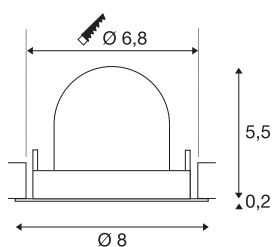

TECHNICAL DATA

Item no.	1010050
Number of different light outlets	1
Rotating or tilting	rotary bar and tiltable
IP Code	IP20
Assembly	Recessed
Assembly details	Ceiling
Secondary power / voltage	200 mA
Safety class	III
Wattage	6.9 W
Minimum ambient temperature	-20 °C
Maximum ambient temperature	40 °C
Lumen	950 lm
Colour temperature	3000 Kelvin
Beam angle	55 °
Color	black
CRI	90
UGR ≤	25
Service life	50000 h
Risk Group	1
Height	5.7 cm
Diameter	8 cm
Net weight	0.11 kg

Gross weight	0.21 kg
Shape of cut-out	round
Installation depth	8 cm
Installation diameter	6.8 cm
BIG WHITE Page	45