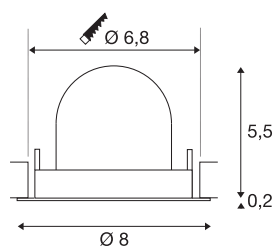

NUMINOS® GIMBLE XS

Recessed ceiling light, 3000 K, 55°, IP20, round, black / white

NUMINOS is the perfectly coordinated light system from SLV that combines function, design and technology. This way, you can experience a thousand lighting design possibilities with different downlights and spotlights. Like with the NUMINOS® GIMBLE XS recessed ceiling light, which impresses with its high-quality workmanship and light. Ideal for discreet, modern and space-saving lighting that directs the accent to objects or the room. Installation is then done in no time at all. When to choose NUMINOS from SLV – modular diversity awaits you.

TECHNICAL DATA

Item no.	1010051
Number of different light outlets	1
Rotating or tilting	rotary bar and tiltable
IP Code	IP20
Assembly	Recessed
Assembly details	Ceiling
Secondary power / voltage	200 mA
Safety class	III
Wattage	6.9 W
Minimum ambient temperature	-20 °C
Maximum ambient temperature	40 °C
Lumen	950 lm
Colour temperature	3000 Kelvin
Beam angle	55 °
Color	black/white
CRI	90
UGR ≤	25
Service life	50000 h
Risk Group	1
Height	5.7 cm
Diameter	8 cm
Net weight	0.11 kg

Gross weight	0.21 kg
Shape of cut-out	round
Installation depth	8 cm
Installation diameter	6.8 cm