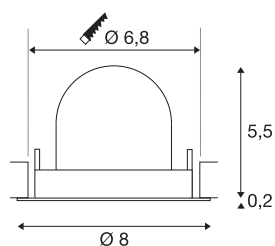

## TECHNICAL DATA

Item no.	1010060
Number of different light outlets	1
Rotating or tilting	rotary bar and tiltable
IP Code	IP20
Assembly	Recessed
Assembly details	Ceiling
Secondary power / voltage	200 mA
Safety class	III
Wattage	6.9 W
Minimum ambient temperature	-20 °C
Maximum ambient temperature	40 °C
Lumen	950 lm
Colour temperature	3000 Kelvin
Beam angle	55 °
Color	white
CRI	90
UGR ≤	25
Service life	50000 h
Risk Group	1
Height	5.7 cm
Diameter	8 cm
Net weight	0.11 kg

Gross weight	0.21 kg
Shape of cut-out	round
Installation depth	8 cm
Installation diameter	6.8 cm
BIG WHITE Page	45