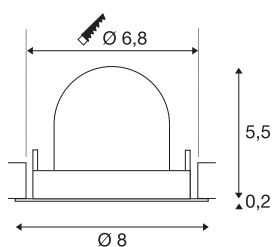

TECHNICAL DATA

Item no.	1010062
Number of different light outlets	1
Rotating or tilting	rotary bar and tiltable
IP Code	IP20
Assembly	Recessed
Assembly details	Ceiling
Secondary power / voltage	200 mA
Safety class	III
Wattage	6.9 W
Minimum ambient temperature	-20 °C
Maximum ambient temperature	40 °C
Lumen	1000 lm
Colour temperature	4000 Kelvin
Beam angle	20 °
Color	black
CRI	90
UGR ≤	19
Service life	50000 h
Risk Group	1
Height	5.7 cm
Diameter	8 cm
Net weight	0.11 kg

Gross weight	0.21 kg
Shape of cut-out	round
Installation depth	8 cm
Installation diameter	6.8 cm
BIG WHITE Page	45