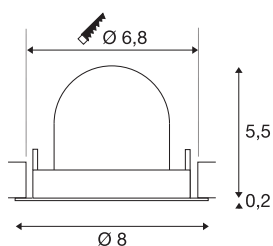

TECHNICAL DATA

Item no.	1010063
Number of different light outlets	1
Rotating or tilting	rotary bar and tiltable
IP Code	IP20
Assembly	Recessed
Assembly details	Ceiling
Secondary power / voltage	200 mA
Safety class	III
Wattage	6.9 W
Minimum ambient temperature	-20 °C
Maximum ambient temperature	40 °C
Lumen	1000 lm
Colour temperature	4000 Kelvin
Beam angle	20 °
Color	black/white
CRI	90
UGR ≤	19
Service life	50000 h
Risk Group	1
Height	5.7 cm
Diameter	8 cm
Net weight	0.11 kg

Gross weight	0.21 kg
Shape of cut-out	round
Installation depth	8 cm
Installation diameter	6.8 cm