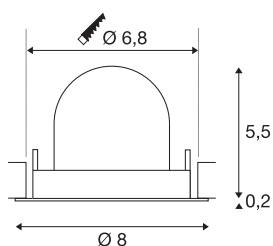

TECHNICAL DATA

Item no.	1010065
Number of different light outlets	1
Rotating or tilting	rotary bar and tiltable
IP Code	IP20
Assembly	Recessed
Assembly details	Ceiling
Secondary power / voltage	200 mA
Safety class	III
Wattage	6.9 W
Minimum ambient temperature	-20 °C
Maximum ambient temperature	40 °C
Lumen	1000 lm
Colour temperature	4000 Kelvin
Beam angle	40 °
Color	black
CRI	90
UGR ≤	22
Service life	50000 h
Risk Group	1
Height	5.7 cm
Diameter	8 cm
Net weight	0.11 kg

Gross weight	0.21 kg
Shape of cut-out	round
Installation depth	8 cm
Installation diameter	6.8 cm
BIG WHITE Page	45