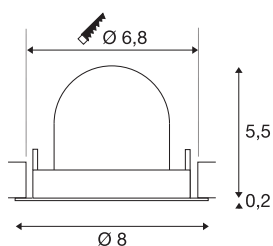

TECHNICAL DATA

Item no.	1010066
Number of different light outlets	1
Rotating or tilting	rotary bar and tiltable
IP Code	IP20
Assembly	Recessed
Assembly details	Ceiling
Secondary power / voltage	200 mA
Safety class	III
Wattage	6.9 W
Minimum ambient temperature	-20 °C
Maximum ambient temperature	40 °C
Lumen	1000 lm
Colour temperature	4000 Kelvin
Beam angle	40 °
Color	black/white
CRI	90
UGR ≤	22
Service life	50000 h
Risk Group	1
Height	5.7 cm
Diameter	8 cm
Net weight	0.11 kg

Gross weight	0.21 kg
Shape of cut-out	round
Installation depth	8 cm
Installation diameter	6.8 cm