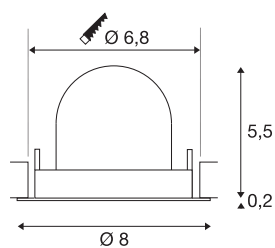

TECHNICAL DATA

Item no.	1010068
Number of different light outlets	1
Rotating or tilting	rotary bar and tiltable
IP Code	IP20
Assembly	Recessed
Assembly details	Ceiling
Secondary power / voltage	200 mA
Safety class	III
Wattage	6.9 W
Minimum ambient temperature	-20 °C
Maximum ambient temperature	40 °C
Lumen	1000 lm
Colour temperature	4000 Kelvin
Beam angle	55 °
Color	black
CRI	90
UGR ≤	25
Service life	50000 h
Risk Group	1
Height	5.7 cm
Diameter	8 cm
Net weight	0.11 kg

Gross weight	0.21 kg
Shape of cut-out	round
Installation depth	8 cm
Installation diameter	6.8 cm
BIG WHITE Page	45