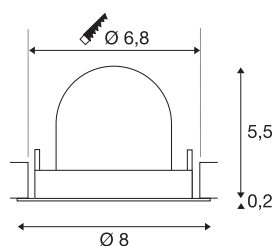

TECHNICAL DATA

Item no.	1010069
Number of different light outlets	1
Rotating or tilting	rotary bar and tiltable
IP Code	IP20
Assembly	Recessed
Assembly details	Ceiling
Secondary power / voltage	200 mA
Safety class	III
Wattage	6.9 W
Minimum ambient temperature	-20 °C
Maximum ambient temperature	40 °C
Lumen	1000 lm
Colour temperature	4000 Kelvin
Beam angle	55 °
Color	black/white
CRI	90
UGR ≤	25
Service life	50000 h
Risk Group	1
Height	5.7 cm
Diameter	8 cm
Net weight	0.11 kg

Gross weight	0.21 kg
Shape of cut-out	round
Installation depth	8 cm
Installation diameter	6.8 cm