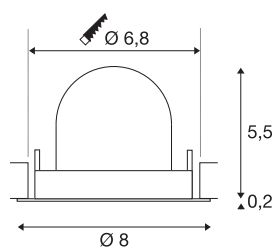

## TECHNICAL DATA

Item no.	1010072
Number of different light outlets	1
Rotating or tilting	rotary bar and tiltable
IP Code	IP20
Assembly	Recessed
Assembly details	Ceiling
Secondary power / voltage	200 mA
Safety class	III
Wattage	6.9 W
Minimum ambient temperature	-20 °C
Maximum ambient temperature	40 °C
Lumen	1000 lm
Colour temperature	4000 Kelvin
Beam angle	20 °
Color	white
CRI	90
UGR ≤	19
Service life	50000 h
Risk Group	1
Height	5.7 cm
Diameter	8 cm
Net weight	0.11 kg

Gross weight	0.21 kg
Shape of cut-out	round
Installation depth	8 cm
Installation diameter	6.8 cm
BIG WHITE Page	45