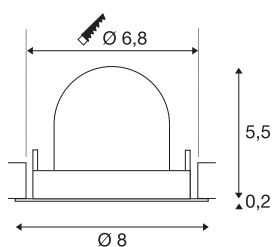

TECHNICAL DATA

Item no.	1010075
Number of different light outlets	1
Rotating or tilting	rotary bar and tiltable
IP Code	IP20
Assembly	Recessed
Assembly details	Ceiling
Secondary power / voltage	200 mA
Safety class	III
Wattage	6.9 W
Minimum ambient temperature	-20 °C
Maximum ambient temperature	40 °C
Lumen	1000 lm
Colour temperature	4000 Kelvin
Beam angle	40 °
Color	white
CRI	90
UGR ≤	22
Service life	50000 h
Risk Group	1
Height	5.7 cm
Diameter	8 cm
Net weight	0.11 kg

Gross weight	0.21 kg
Shape of cut-out	round
Installation depth	8 cm
Installation diameter	6.8 cm
BIG WHITE Page	45