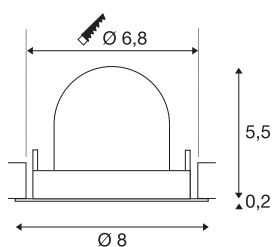

TECHNICAL DATA

Item no.	1010078
Number of different light outlets	1
Rotating or tilting	rotary bar and tiltable
IP Code	IP20
Assembly	Recessed
Assembly details	Ceiling
Secondary power / voltage	200 mA
Safety class	III
Wattage	6.9 W
Minimum ambient temperature	-20 °C
Maximum ambient temperature	40 °C
Lumen	1000 lm
Colour temperature	4000 Kelvin
Beam angle	55 °
Color	white
CRI	90
UGR ≤	25
Service life	50000 h
Risk Group	1
Height	5.7 cm
Diameter	8 cm
Net weight	0.11 kg

Gross weight	0.21 kg
Shape of cut-out	round
Installation depth	8 cm
Installation diameter	6.8 cm
BIG WHITE Page	45