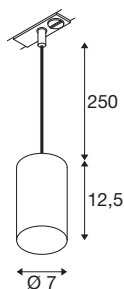

ASTO TUBE

1~ pendant light, GU10, pendant length 250 cm, 1x max. 10 W, black

With its minimalist tube design, the ASTO TUBE pendant light provides spotlighting with maximum style. Thanks to the GU10 fitting, you can flexibly adjust the lighting accent - perfect for use above tables, bars or counters. The single-phase version is ideal for smaller lighting systems and private living spaces. With a pendant length of 250 cm, it offers maximum freedom in lighting design.

TECHNICAL DATA

Item no.	1010099
Socket	GU10
Number of sockets	1
IP Code	IP20
Primary nominal voltage	220-240V ~50/60 Hz
Safety class	II
Wattage	10 W
Minimum ambient temperature	-20 °C
Maximum ambient temperature	45 °C
Color	black
Height	12.5 cm
Diameter	7 cm
Pendant length	250 cm
Net weight	0.39 kg
Gross weight	0.46 kg
BIG WHITE Page	571