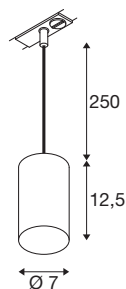

ASTO TUBE

pendant light, GU10, pendant length 250 cm, 1x max.
10 W, white

With its minimalist tube design, the ASTO TUBE pendant light provides spotlighting with maximum style. Thanks to the GU10 fitting, you can flexibly adjust the lighting accent - perfect for use above tables, bars or counters. The single-phase version is ideal for smaller lighting systems and private living spaces. With a pendant length of 250 cm, it offers maximum freedom in lighting design.

TECHNICAL DATA

Item no.	1010100
Socket	GU10
Number of sockets	1
IP Code	IP20
Primary nominal voltage	220-240V ~50/60 Hz
Safety class	II
Wattage	10 W
Minimum ambient temperature	-20 °C
Maximum ambient temperature	45 °C
Color	white
Height	12,5 cm
Diameter	7 cm
Pendant length	250 cm
Net weight	0.39 kg
Gross weight	0.46 kg
BIG WHITE Page	571